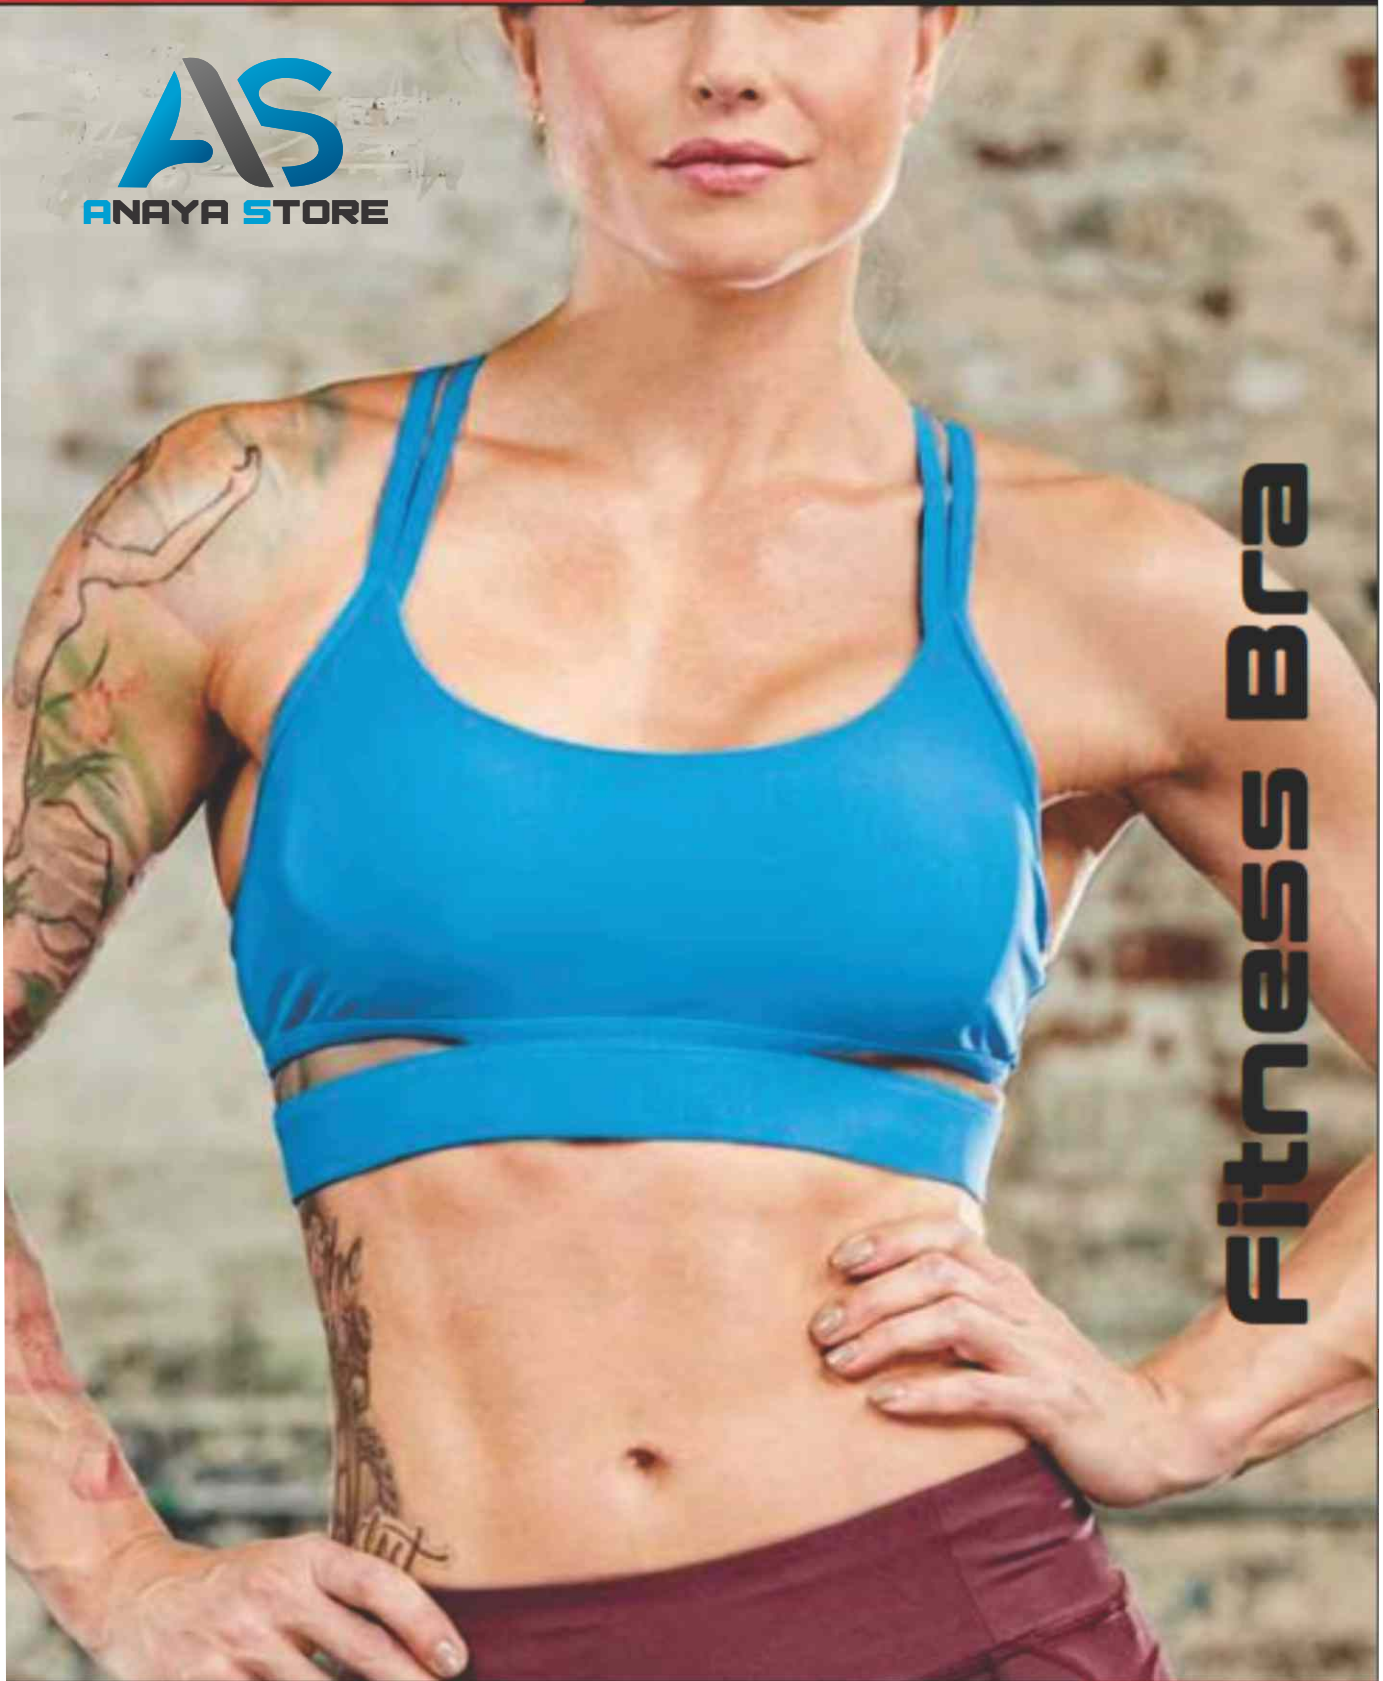

ANAYA STORE

FITNESS BRA

AS
ANAYA STORE

Fitness Bra